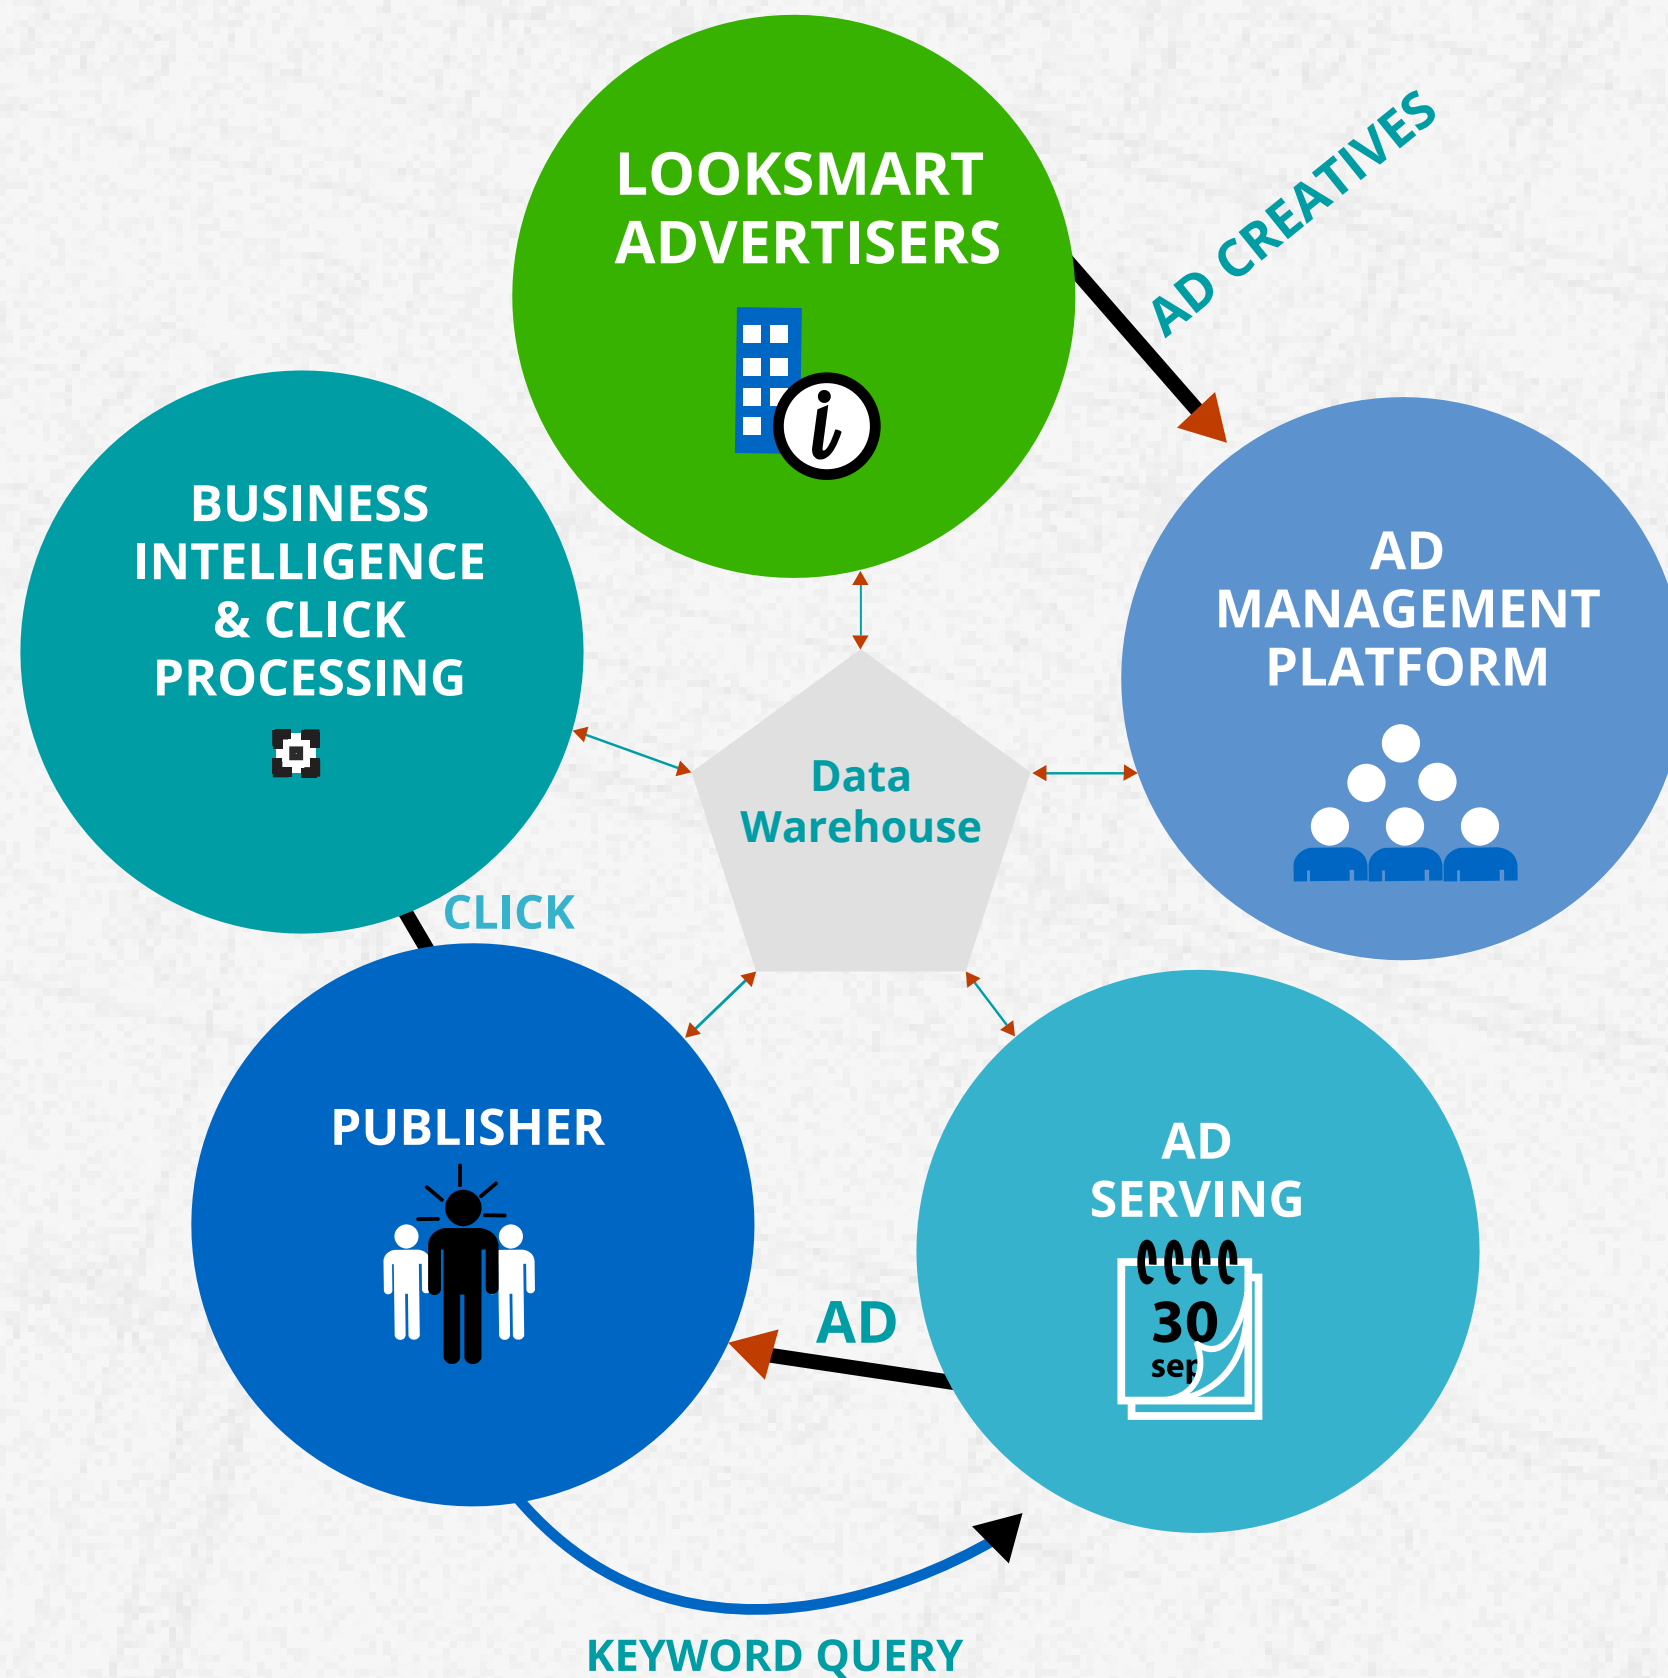

TECHNOLOGY

LOOKSMART TECHNOLOGY

OVER $100 MILLION INVESTED CAPITAL

INTERNET'S PPC PLATFORM PIONEERS

ORIGINAL FOUNDING MEMBER OF IAB

ORIGINAL MEMBER OF CLICK QUALITY COUNCIL

HISTORICALLY POWERED MSN ADCENTER, ASK.COM, FACEBOOK'S PPC PLATFORM IN THE PAST.

DELIVERS ADS AT THE INDUSTRY-LEADING SPEED OF 25 MILLISECONDS

INTERNAL CLICK-FILTER AND TRAFFIC QUALITY TECHNOLOGY PERFECTED OVER 10 YEARS

looksmart