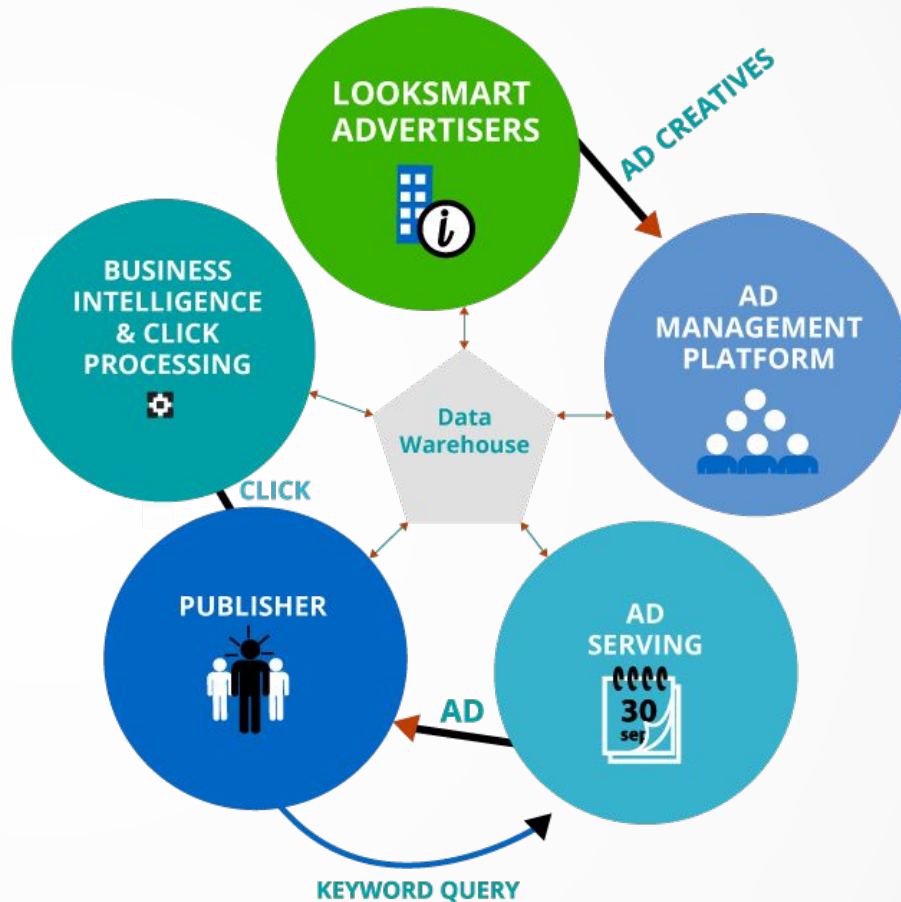

# looksmart

---

LookSmart is the largest search network outside the major engines.

# Value Proposition

---

More so today, search is happening outside the Google and Bing search engines– domain, toolbars, mobile aps, vertical searches etc.

01

There are 6 Billion monthly search queries on the Looksmart Network, outside the coverage of Google and Bing.

02

Looksmart drives new customers for the largest brands and their agencies with incremental search traffic.

03

Google and Bing do not let advertisers optimize by individual search traffic sources. **Looksmart** does.

## LookSmart Technology

Over \$100 Million Invested Capital

- Internet's PPC platform pioneers
- Original founding member of IAB
- Original member of click quality council
- Historically powered MSN Adcenter, Ask.com, Facebook's PPC platform in the past
- Delivers ads at the industry-leading speed of 25 milliseconds
- Internal click-filter and traffic quality technology perfected over 10 years